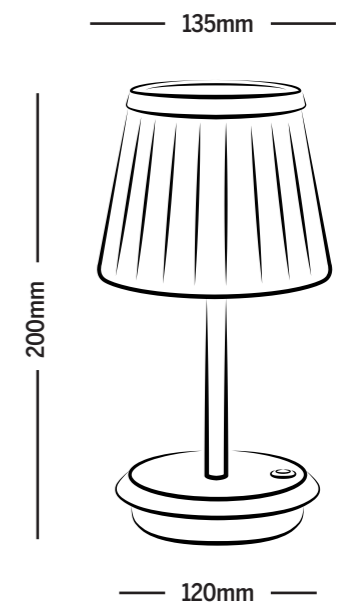

ADDITIONAL INFORMATION:

Power 3W	Lithium Battery Capacity 5200mAh	Power Type C
Material Iron & Fabric	Light Source LED	Colour Temperature 3000K
Operating Time 15-24 Hours	Charge Time 7-8 Hours	Operating Method Button