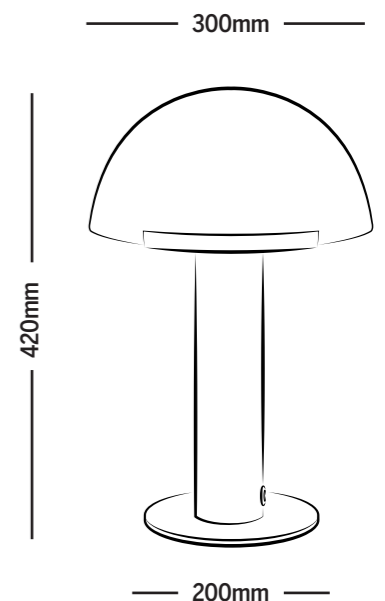

Item Code: 1000212

Colour: Glass
Barcode: 9313996110167

**USB-C
RECHARGEABLE**

**TOUCH
ACTIVATION**

ADDITIONAL INFORMATION:

Power 3.5W	Lithium Battery Capacity 5200mAh	Power Type C
Material Iron & Faux Alabaster	Light Source LED	Colour Temperature 3000K
Operating Time 15-20 Hours	Charge Time 7-8 Hours	Operating Method Button