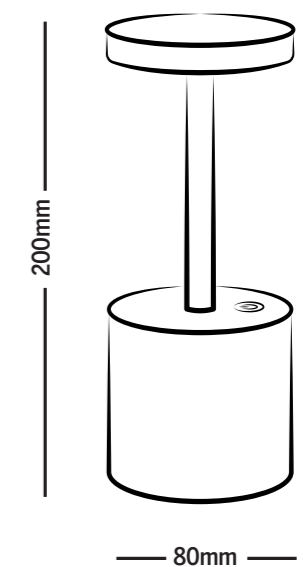

ADDITIONAL INFORMATION:

Power 3W	Lithium Battery Capacity 5200mAh	Power Type C
Material Oxidised Surface Finish	Light Source LED	Colour Temperature 2700K
Operating Time 15-24 Hours	Charge Time 7-8 Hours	Operating Method Button