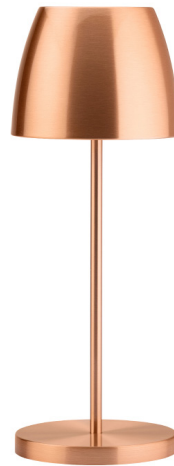

Item No. 769101
LED CORDLESS LAMP
BLACK

Height 300mm
Diameter 110mm

Item No. 769102
LED CORDLESS LAMP
COCOA

Height 300mm
Diameter 110mm

Item No. 769103
LED CORDLESS LAMP
BRUSHED GOLD

Height 300mm
Diameter 110mm

Item No. 769104
LED CORDLESS LAMP
BRUSHED COPPER

Height 300mm
Diameter 110mm

Item No. 769105
LED CORDLESS LAMP
BRUSHED SILVER

Height 300mm
Diameter 110mm

DOMINICA

ALUMINIUM ALLOY | PLATED

KEY FEATURES

- Robust Die Cast Aluminium Body
- Cold/Warm Light Choice
- Cordless Charging
- IPS4 Water/Dust Protection
- Complete with individual Charging Base
- Touch ON/OFF
- Stepless dimmable with cold/warm switchable
- 6 hours charging
- 9 hours operating time

Item No. 769231
LED CORDLESS LAMP
BLACK

Height 260mm
Diameter 120mm

Item No. 769232
LED CORDLESS LAMP
COCOA

Height 260mm
Diameter 120mm

Item No. 769233
LED CORDLESS LAMP
BRUSHED GOLD

Height 260mm
Diameter 120mm

Item No. 769234
LED CORDLESS LAMP
BRUSHED COPPER

Height 260mm
Diameter 120mm

ARUBA

ALUMINIUM ALLOY | PLATED

KEY FEATURES

- Robust Die Cast Aluminium Body
- Cold/Warm Light Choice
- Cordless Charging
- IPS4 Water/Dust Protection
- Complete with individual Charging Base
- Touch ON/OFF
- Stepless dimmable with cold/warm switchable
- 6 hours charging
- 9 hours operating time