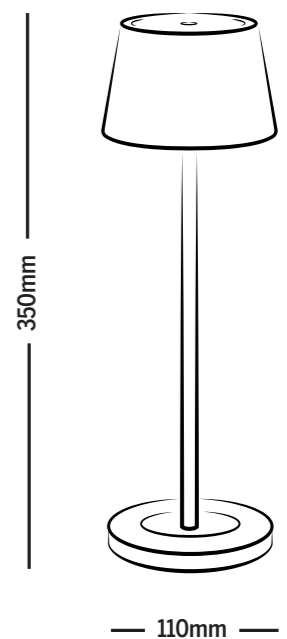

ADDITIONAL INFORMATION:

Power 3W	Lithium Battery Capacity 5200mAh	Power Type C
Material Oxidised Surface Finish	Light Source LED	Colour Temperature 2700K
Operating Time 15-24 Hours	Charge Time 7-8 Hours	Operating Method Button