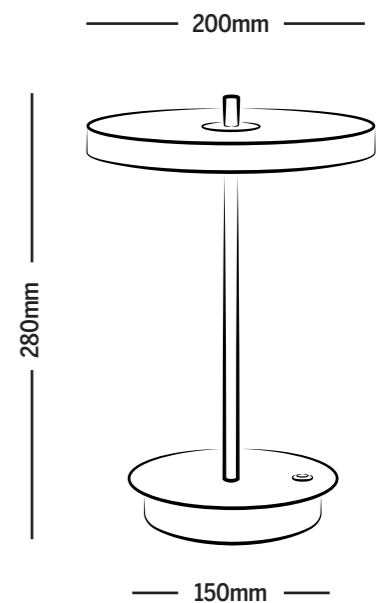

CORDLESS LED TABLE LAMP
Item Code: 1000205
 Colour: Brass & Black
 Barcode: 9313996110136

USB-C
RECHARGABLE

TOUCH
ACTIVATION

ADDITIONAL INFORMATION:

Power 3.5W	Lithium Battery Capacity 5200mAh	Power Type C
Material Iron & Acrylic	Light Source LED	Colour Temperature 3000K
Operating Time 15-20 Hours	Charge Time 7-8 Hours	Operating Method Button