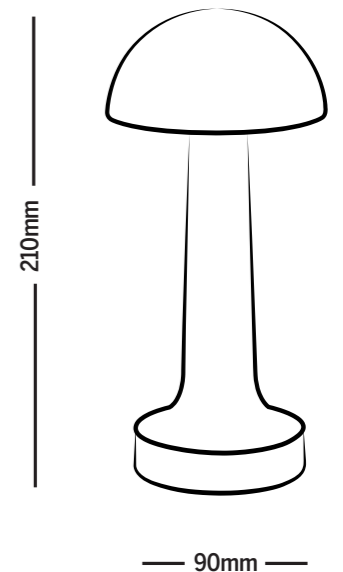

ADDITIONAL INFORMATION:

Power 2.4W/1.8W/0.5W	Lithium Battery Capacity 5200mAh	Power Type C
Material Electroplated Metal Finish	Light Source LED	Colour Temperature 2700K
Operating Time		
High Dim: 10-12 Hours	Medium Dim: 18-20 Hours	Low Dim: 40-50 Hours
Charge Time 7-8 Hours	Operating Method Button + Touch feature at the top of the shade