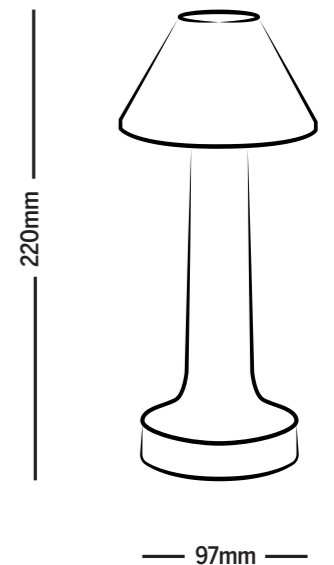

Operating Time		
High Dim: 10-12 Hours	Medium Dim: 18-20 Hours	Low Dim: 40-50 Hours

Charge Time 7-8 Hours	Operating Method Button + Touch feature at the top of the shade
---------------------------------	---