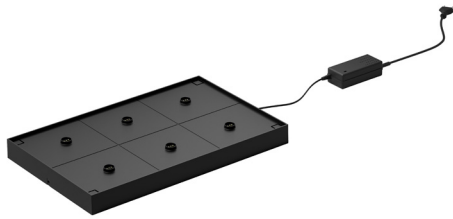

Height 300mm
Diameter 110mm

CHARGING TRAYS

The Standard charging shelves are perfect to charge up to 6 or 15 lamps at once, so you can efficiently keep all your lamps charged up.

Having multiple shelves allows you to make a charging tower which can create a compact and neat charging station for your hospitality venue.

6 hours charging -9 hours operating time.

The shelves can be stacked to a maximum of three allowing for simultaneous charging.

Item No. 769500

STANDARD MULTIPLE CONTACT CHARGING SHELF

SUITS 6 LAMPS

Length 470mm
Width 290mm
Height 40mm