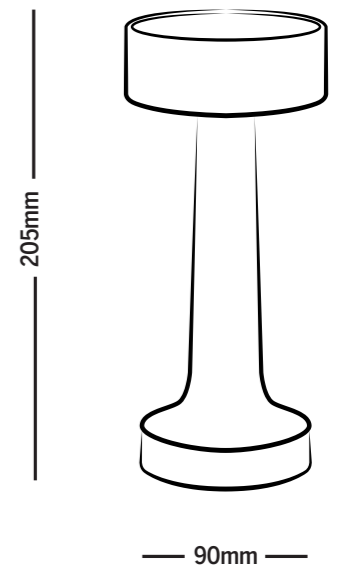

ADDITIONAL INFORMATION:

Power 2.4W/1.8W/0.5W	Lithium Battery Capacity 5200mAh	Power Type C
Material Electroplated Metal Finish	Light Source LED	Colour Temperature 2700K
Operating Time		
High Dim: 10-12 Hours	Medium Dim: 18-20 Hours	Low Dim: 40-50 Hours
Charge Time 7-8 Hours	Operating Method Button + Touch feature at the top of the shade