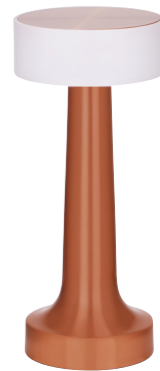

CORDLESS LED TABLE LAMP
Item Code: 1000131
Colour: Brushed Copper
Barcode: 9313996110020

USB
RECHARGABLE

TOUCH
ACTIVATION

ADDITIONAL INFORMATION:

Power 2.4W/1.8W/0.5W	Lithium Battery Capacity 5200mAh	Power Type C
Material Electroplated Metal Finish	Light Source LED	Colour Temperature 2700K
Operating Time		
High Dim: 10-12 Hours	Medium Dim: 18-20 Hours	Low Dim: 40-50 Hours
Charge Time 7-8 Hours	Operating Method Button + Touch feature at the top of the shade