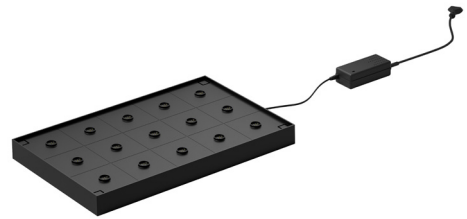

Height 300mm
Diameter 110mm

CHARGING TRAYS

The Standard charging shelves are perfect to charge up to 6 or 15 lamps at once, so you can efficiently keep all your lamps charged up.

Having multiple shelves allows you to make a charging tower which can create a compact and neat charging station for your hospitality venue.

6 hours charging -9 hours operating time.

The shelves can be stacked to a maximum of three allowing for simultaneous charging.

Item No. 769500

STANDARD MULTIPLE CONTACT CHARGING SHELF

SUITS 6 LAMPS

Length 470mm
Width 290mm
Height 40mm

Box includes 1 x Charging Shelf
1 x Pack of Connection Poles
1 x Charging Cable and Adapter

Item No. 769700

STANDARD MULTIPLE CONTACT CHARGING SHELF

SUITS 15 LAMPS (ONLY COMPATIBLE WITH FIORE MICRO LAMPS)