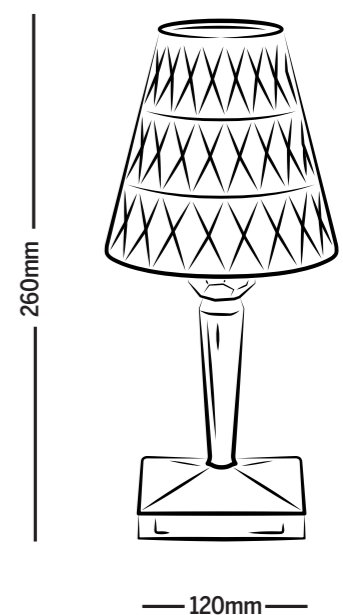

ADDITIONAL INFORMATION:

Power 1W	Lithium Battery Capacity 1800mAh	Power Type C
Material Acrylic	Light Source LED	Colour Temperature 3000K-6000K
Operating Time 8-10 Hours	Charge Time 3-4 Hours	Operating Method Remote