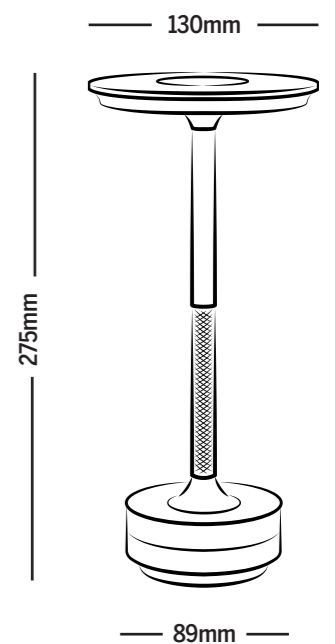

ADDITIONAL INFORMATION:

Power 3W	Lithium Battery Capacity 5000mAh	Power Type C
Material Electroplated Metal Finish	Light Source LED	Colour Temperature 3000K
Operating Time 15-20 Hours	Charge Time 6-7 Hours	Operating Method Touch