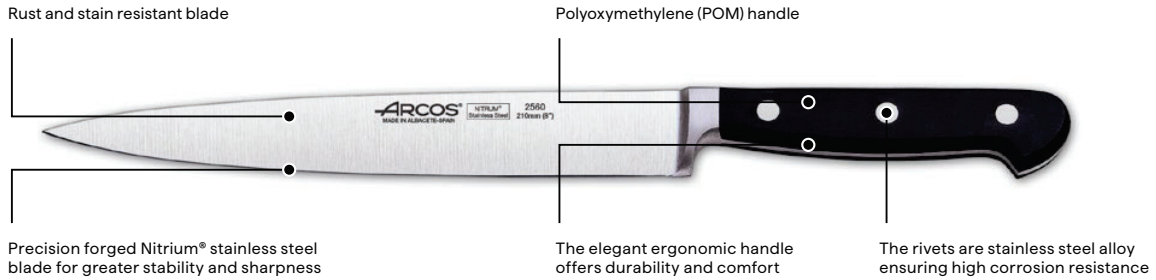

CLASICA

Item No.	282260
Blade	260mm
Handle	Black

Item No.	282230
Blade	230mm
Handle	Black

Item No.	282210
Blade	210mm
Handle	Black

Item No.	282160
Blade	160mm
Handle	Black

Item No.	280210
Blade	210mm
Handle	Black

Item No.	280265
Blade	160mm
Handle	Black

Item No.	280160
Blade	160mm
Handle	Black

Item No.	280140
Blade	140mm
Handle	Black

Item No.	280130
Blade	130mm
Handle	Black

Item No.	280100
Blade	100mm
Handle	Black