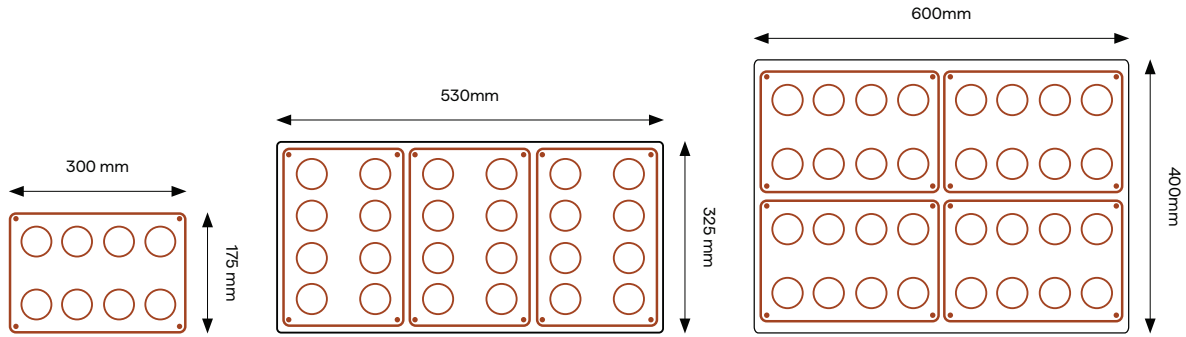

Waffle
18 CUP

Item No.	54851
Diameter	90mm
Height	24mm
Capacity	107ml

Cover & Base For Silicone Moulds

STACKABLE
POLYCARBONATE

Item No.	54800
Length	600mm
Width	400mm
Height	50mm

SIZE CHARTS

Please refer to page 75 for more information.