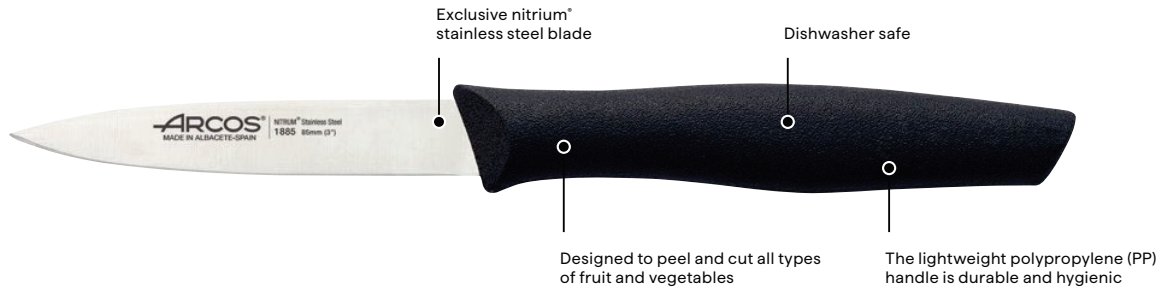

GENOVA

Available in counter display units

Item No.	250001
Blade	85mm
Handle	Black

Item No.	250002
Blade	85mm
Handle	Green

Item No.	250003
Blade	85mm
Handle	Red

Item No.	250111
Blade	100mm
Handle	Black

Item No.	250112
Blade	100mm
Handle	Green

Item No.	250113
Blade	100mm
Handle	Red

Item No.	250221
Blade	100mm
Handle	Black

Item No.	250222
Blade	100mm
Handle	Green

Item No.	250223
Blade	100mm
Handle	Red

Item No.	250331
Blade	110mm
Handle	Black

Item No.	250332
Blade	110mm
Handle	Green

Item No.	250333
Blade	110mm
Handle	Red

Item No.	250334
Blade	110mm
Handle	Blue

Item No.	250335
Blade	110mm
Handle	White

Item No.	250336
Blade	110mm
Handle	Yellow