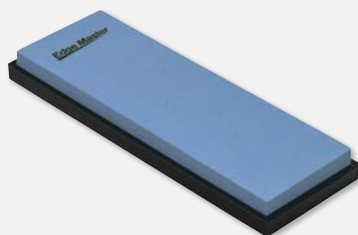

Packaging Colour Box

In/Out 6/12 **Bulk QTY** 6

RRP	
\$124.95	9313803 007604

00735
Professional Whetstone
1000 Grit

18 x 6 x 1.5cm

Packaging Colour Box

In/Out 6/36 **Bulk QTY** 6

RRP	
\$49.95	9313803 007352