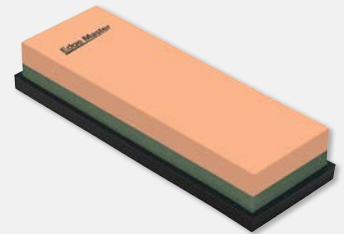

00742
Professional Combination
Whetstone - 400/1000 Grit

21 x 7 x 3cm

Packaging Colour Box

In/Out 6/12 **Bulk QTY** 4

RRP	
$84.95	9313803 007420

00733
Professional Stone Station

Set Contains

- 1 x Sharpening Station
- 1 x Small Knife Sharpening Angle Guide
- 1 x Large Knife Sharpening Angle Guide
- 1 x Diamond Stone Flattener