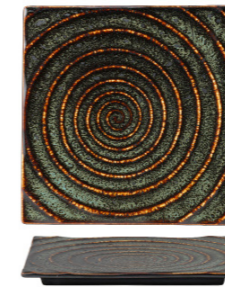

FUSION PATINA
SQUARE TILE PLATE

Item Code **902231**
Dimensions 256x256mm
Height 18mm