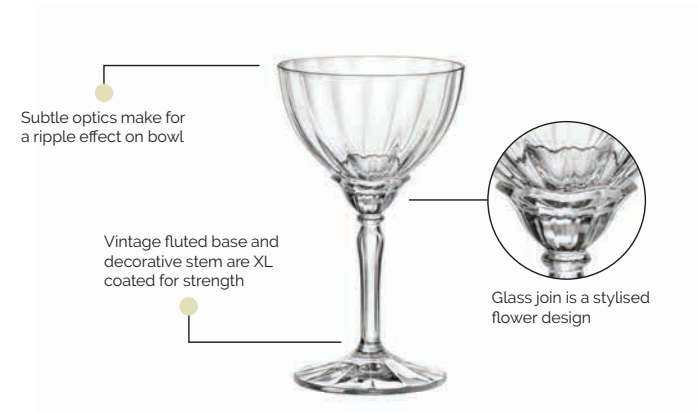

Bormioli Rocco Drinkware

Exclusiva	Rum	Negroni	Gin Fizz	Chardonnay	Merlot	Prosecco
Item Code	320-230	320-225	320-220	320-205	320-210	320-200
Max Ø	82mm	85mm	89mm	62mm	68mm	48mm
Height	59mm	90mm	120mm	200mm	216mm	225mm
Capacity	215ml	355ml	500ml	374ml	535ml	255ml

Exclusiva	Bowl Stackable	Bowl Stackable	Bowl Stackable
Item Code	320-270	320-271	320-272
Max Ø	120mm	150mm	180mm
Height	52mm	65mm	78mm
Capacity	400ml	820ml	1.53L

Fiore	Water	Goblet	Schnapps
Item Code	315-051	310-060	310-065
Max Ø	74mm	80mm	56mm
Height	98mm	197mm	146mm
Capacity	300ml	340ml	53ml

Bormioli Rocco Drinkware

Florian	Rocks	Tumbler	Beverage	White Wine	Red Wine
Item Code	310-485	310-486	310-487	310-483	310-484
Max Ø	73mm	78mm	73mm	82mm	92mm
Height	104mm	113mm	141mm	208mm	221mm
Capacity	300ml	375ml	430ml	380ml	535ml

Florian	Prosecco	Champagne	Cocktail
Item Code	310-480	310-481	310-482
Max Ø	65mm	97mm	72mm
Height	220mm	164mm	192mm
Capacity	210ml	240ml	245ml