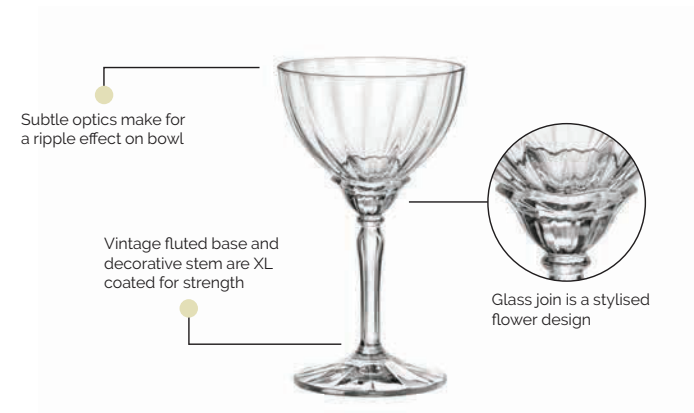

Bormioli Rocco Drinkware

Exclusiva	Rum	Negroni	Gin Fizz	Chardonnay	Merlot	Prosecco
Item Code	320-230	320-225	320-220	320-205	320-210	320-200
Max Ø	82mm	85mm	89mm	62mm	68mm	48mm
Height	59mm	90mm	120mm	200mm	216mm	225mm
Capacity	215ml	355ml	500ml	374ml	535ml	255ml

Exclusiva	Bowl Stackable	Bowl Stackable	Bowl Stackable
Item Code	320-270	320-271	320-272
Max Ø	120mm	150mm	180mm
Height	52mm	65mm	78mm
Capacity	400ml	820ml	1.53L

Fiore	Water	Goblet	Schnapps
Item Code	315-051	310-060	310-065
Max Ø	74mm	80mm	56mm
Height	98mm	197mm	146mm
Capacity	300ml	340ml	53ml

Bormioli Rocco Drinkware

Florian	Rocks	Tumbler	Beverage	White Wine	Red Wine
Item Code	310-485	310-486	310-487	310-483	310-484
Max Ø	73mm	78mm	73mm	82mm	92mm
Height	104mm	113mm	141mm	208mm	221mm
Capacity	300ml	375ml	430ml	380ml	535ml

Florian	Prosecco	Champagne	Cocktail
Item Code	310-480	310-481	310-482
Max Ø	65mm	97mm	72mm
Height	220mm	164mm	192mm
Capacity	210ml	240ml	245ml