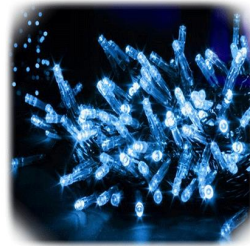

USB POWERED / 8 FUNCTION