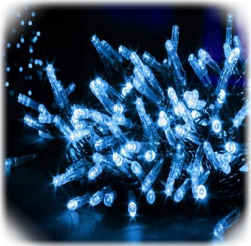

BATTERY POWERED / DUAL FUNCTION