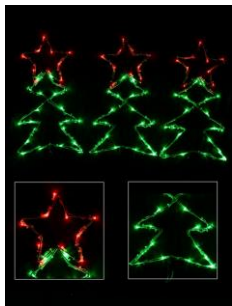

Christmas Tree Shape With Stars LED Light up to 2.5m (3 PER SET)

Dimension with 5m lead:
set=up to 2.5m x 39cm
each tree=22cm x 39cm

Outdoor use requires IP20 transformer
SKU: OUDRLB11