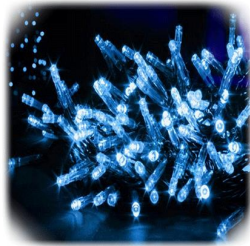

USB POWERED / 8 FUNCTION