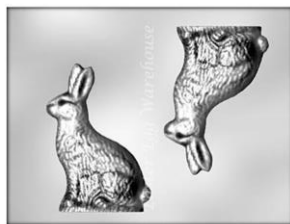

**BUNNY HUDDLED LARGE**  
1 CAVITY  
10.7X16.5X5CM

**BUNNY MAMA 3D**  
2 CAVITIES  
15.5X7.5X5.5CM

**BUNNY PAPA 3D**  
2 CAVITIES  
15.2X6.4X5.1CM

**BUNNY WITH BASKET**  
2 CAVITIES  
9.5X15.2X2CM

**BUNNY WITH CARROT**  
2 CAVITIES  
6.4X15.2X7CM

**BUNNY SITTING 3D**  
2 CAVITIES  
10X15X3.5CM

**RABBIT 3D SMALLT**  
4 CAVITIES  
12.5X5X5CM

**BUNNY 3D LARGE**  
2 CAVITIES  
7X11.4X5.1

**BUNNY BIG FOOT 3D**  
2 CAVITIES  
10.2X10X5.8CM

**BUNNY FLUFFY 3D MEDIUM**  
2 CAVITIES  
6 X 8.5CM