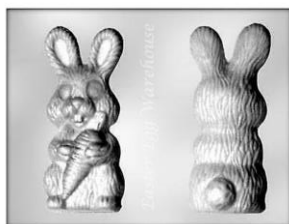

**BUNNY HUDDLED LARGE**  
1 CAVITY  
10.7X16.5X5CM

**BUNNY MAMA 3D**  
2 CAVITIES  
15.5X7.5X5.5CM

**BUNNY PAPA 3D**  
2 CAVITIES  
15.2X6.4X5.1CM

**BUNNY WITH BASKET**  
2 CAVITIES  
9.5X15.2X2CM

**BUNNY WITH CARROT**  
2 CAVITIES  
6.4X15.2X7CM

**BUNNY SITTING 3D**  
2 CAVITIES  
10X15X3.5CM

**RABBIT 3D SMALLT**  
4 CAVITIES  
12.5X5X5CM

**BUNNY 3D LARGE**  
2 CAVITIES  
7X11.4X5.1

**BUNNY BIG FOOT 3D**  
2 CAVITIES  
10.2X10X5.8CM

**BUNNY FLUFFY 3D MEDIUM**  
2 CAVITIES  
6 X 8.5CM