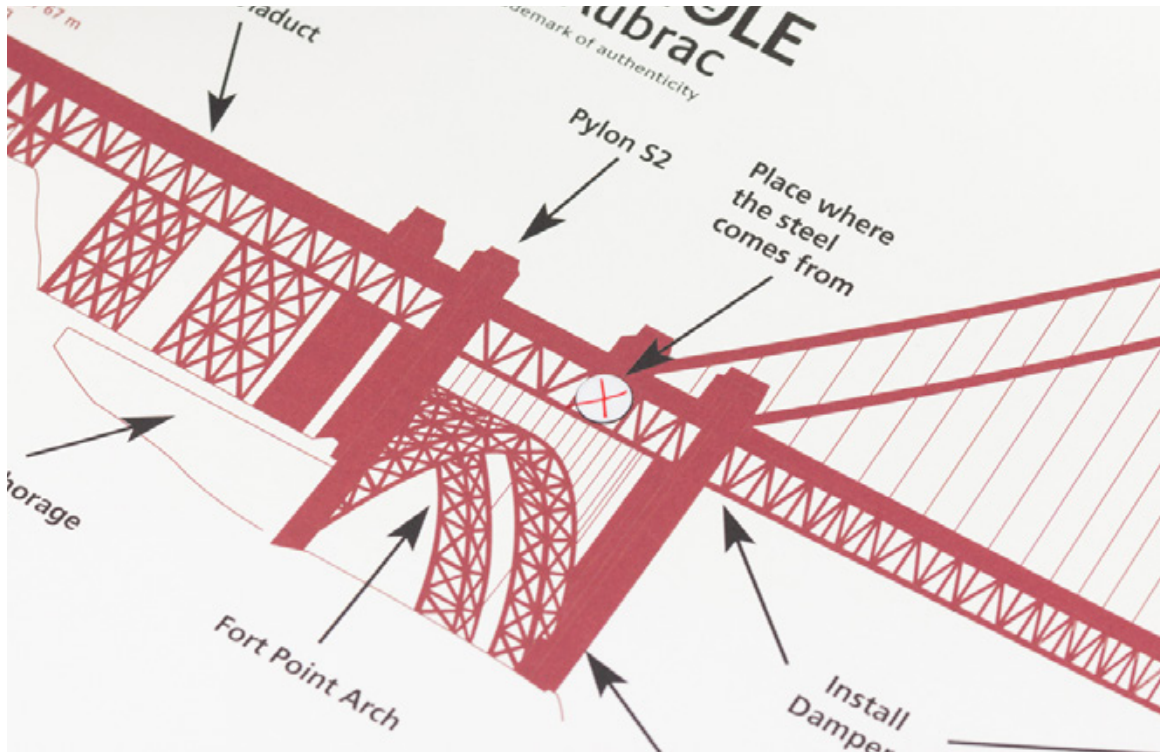

**Ebony/Ivory
SOM99DAI**

**Ox Bone
SOM99OSI**

Steel from the Golden Gate Bridge **SOM99SAIL**