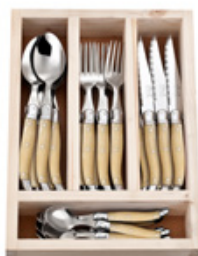

12pc. Cutlery Sets in wooden gift box

Contains 6 × Steak Knives
and 6 × Forks

Mix Colour Flash
JN-12540NP-MX1

Flash Red
JN-12540NP-RD

French Blue
JN-12540NP-FB

Light Horn
JN-12540P-LH

Black Horn
JN-12540P-BH

Black
JN-12540P-BK

24pc. Cutlery Sets in wooden cutlery tray

Contains 6 × Steak Knives, 6 × Forks,
6 × Soup Spoons and 6 × Dessert Spoons

Mix Colour Flash
JN-54000NP-MX1

Flash Red
JN-54000NP-RD

French Blue
JN-54000NP-FB

Light Horn
JN-54000P-LH

Black Horn
JN-54000P-BH

Black
JN-54000P-BK