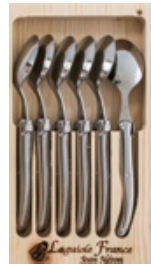

Cutlery Sets of 6 in Wooden Gift Box

Set of 6 Table Knives
JN-63553P-SS

Set of 6 Forks
JN-63541P-SS

Set of 6 Soup Spoons
JN-63542P-SS

Set of 6 Coffee Spoons
JN-63543P-SS