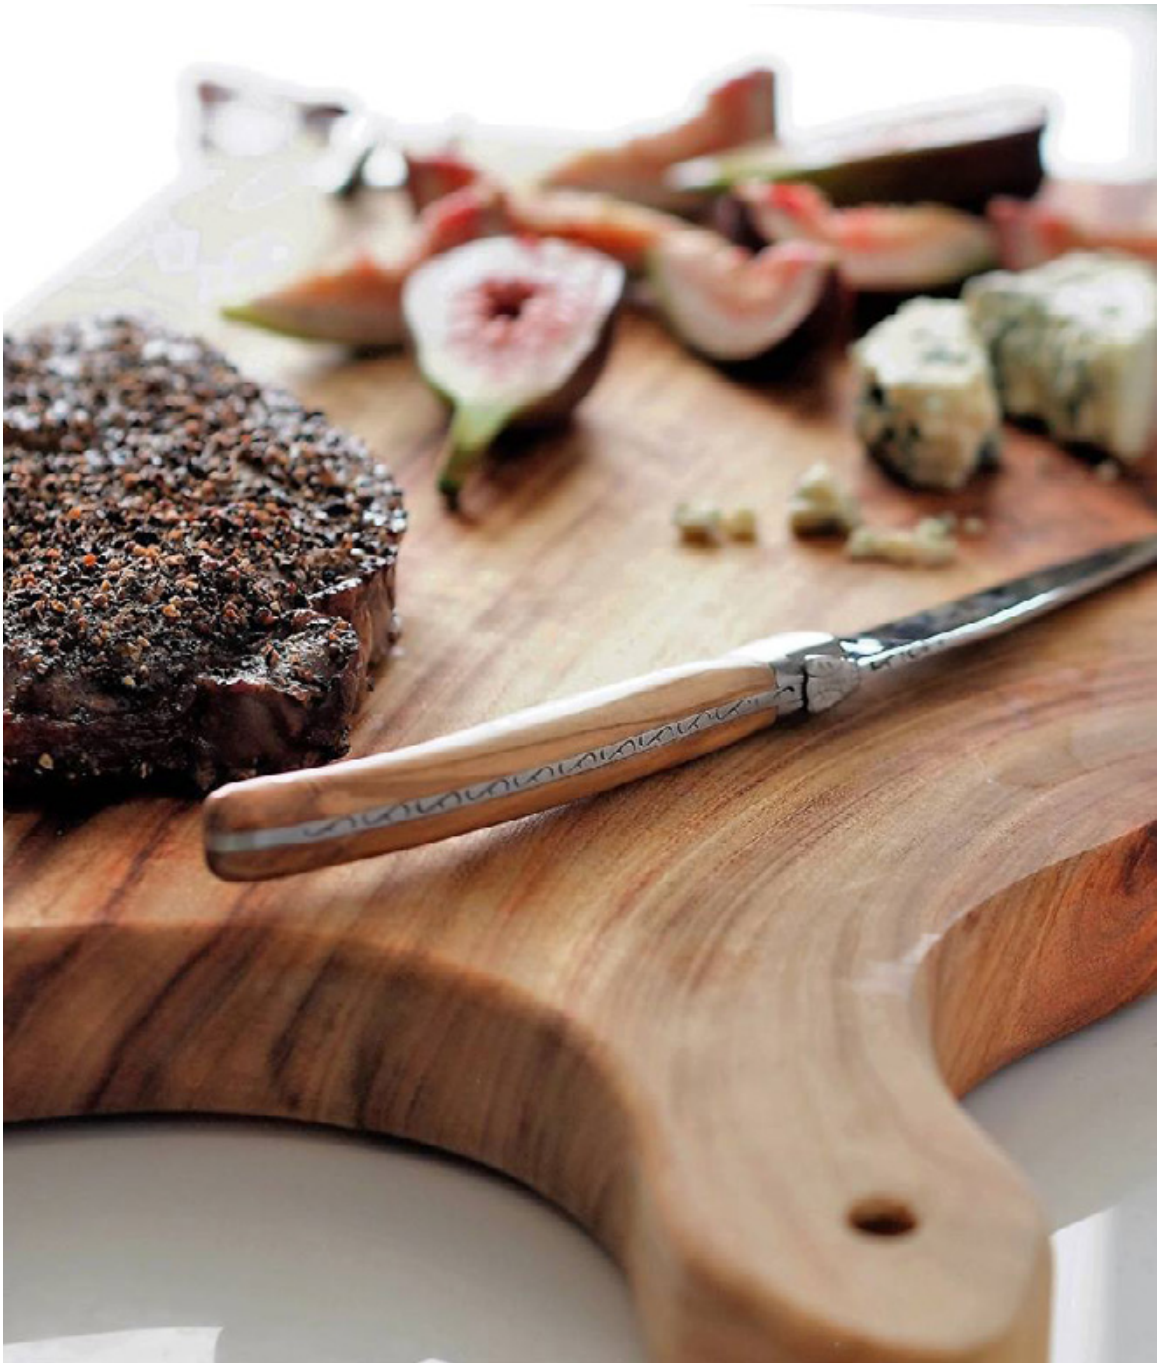

Individually handcrafted and guaranteed for life, the prestigious French Laguiole en Aubrac range is synonymous with superb quality and intricate detailing. Single pieces have 109 production steps, two pieces take 166 steps, and three piece sets take as many as 216 steps.

Each knife is assembled by a single craftsman in Laguiole, France. This guarantees that each knife has its own unique quality, for everyday use, generation after generation.