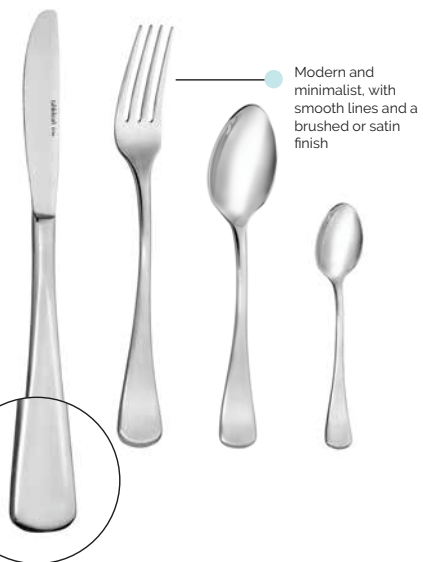

Tablekraft Elite

- 18/10 Stainless Steel
- Satin Finished Handles
- Wide Tear drop Shape

LIFETIME GUARANTEE

DISHWASHER SAFE

PATTERN IDENTIFIER

Item Code	Product Name	Length
74773	Steak Knife	230mm
74772	Table Knife	220mm
74771	Dessert Knife	204mm
74775	Cheese Knife	219mm
74770	Butter Knife	174mm