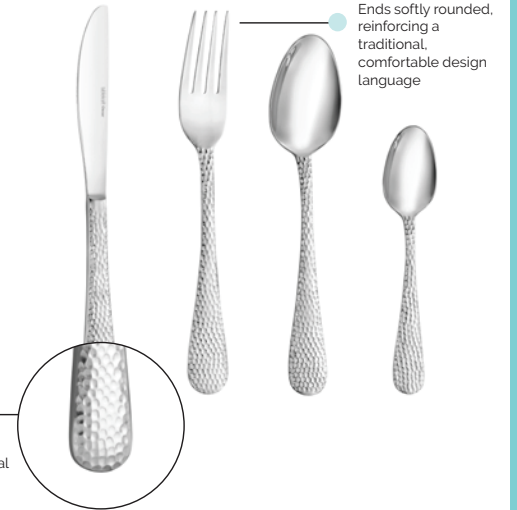

Item Code	Product Name	Length
17360	Table Fork	204mm
17352	Dessert Fork	187mm
17358	Cake Fork	152mm
17363	Fruit Fork	138mm
17362	Oyster Fork	132mm

Item Code	Product Name	Length
17359	Table Spoon	198mm
17353	Dessert Spoon	180mm
17354	Soup Spoon	173mm
17361	Soda Spoon	195mm
17364	Fruit Spoon	140mm
17355	Teaspoon	141mm
17351	Coffee Spoon	121mm

Tablekraft Oscar

- 18/0 Stainless Steel
- Mirror Polished Handles
- Hammered Pattern, Rounded Ends

LIFETIME
GUARANTEE

DISHWASHER
SAFE

PATTERN
IDENTIFIER

Textured, hammered finish, giving a handcrafted, artisanal look that adds character and grip

Item Code	Product Name	Length
18672	Table Knife	225mm
18671	Dessert Knife	206mm

Item Code	Product Name	Length
18660	Table Fork	203mm
18652	Dessert Fork	186mm

Item Code	Product Name	Length
18659	Table Spoon	197mm
18653	Dessert Spoon	182mm
18654	Soup Spoon	173mm
18655	Teaspoon	145mm

Tablekraft Princess

- 18/0 Stainless Steel
- Mirror Polished Handles
- Slimline, Curved Handles

Twisted Handle Design: subtle twist through the length of the handle adding a dynamic, sculptural element

Bright, reflective finish, elevating the aesthetic with a sleek, polished look