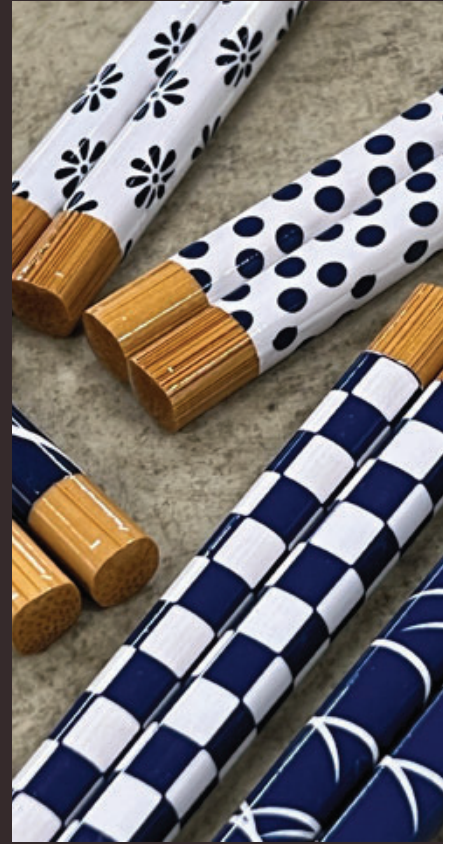

Aikomon
M-CHS-001