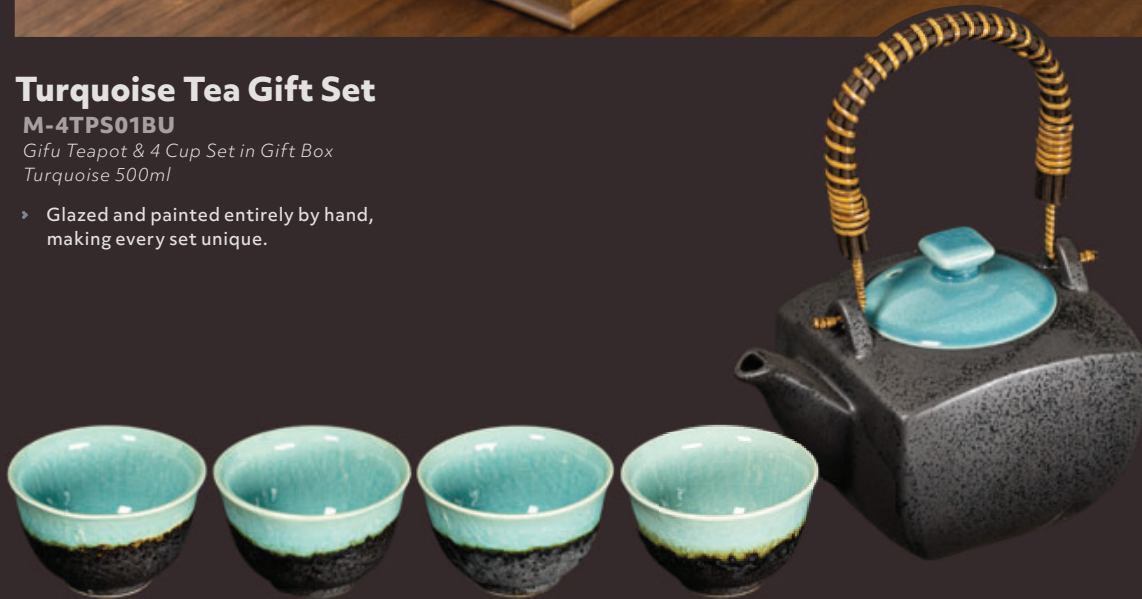

Turquoise Tea Gift Set

M-4TPS01BU

Gifu Teapot & 4 Cup Set in Gift Box

Turquoise 500ml

- › Glazed and painted entirely by hand, making every set unique.