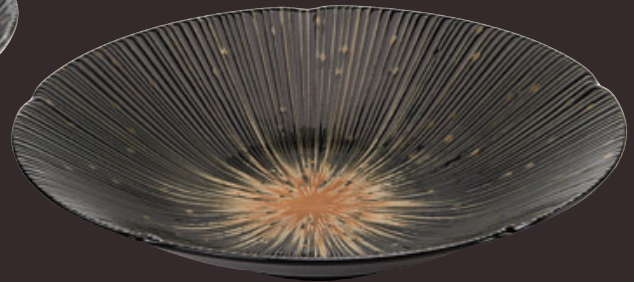

Kyo Sendan Black

Large bowl
Ø21 × 7.5cm

M-B21189

Large plate
Ø24.5 × 5cm

M-DP24187

Kyo Sendan White

Bowl
Ø15 × 7cm

M-B15323KS

Plate
Ø17 × 5cm

M-DP17386KS

Large Bowl
Ø21 × 6.2cm

M-B21386KS

Large Plate
Ø24.5 × 4cm

M-P24086KS