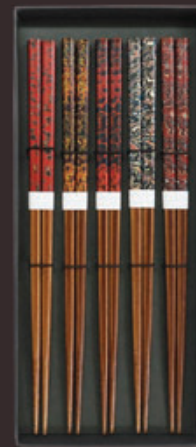

Nosutarujia
M-CHS-003