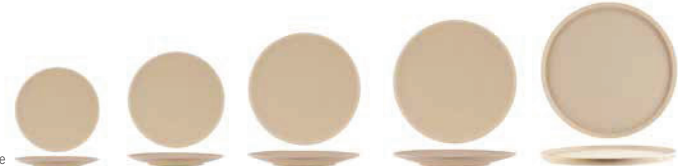

Tablekraft Soho

Stone

Item Code	Product Name	Max Ø	Height
908829	Round Coupe Plate	160mm	20mm
908830	Round Coupe Plate	210mm	23mm
908831	Round Coupe Plate	257mm	24mm
908832	Round Coupe Plate	290mm	27mm
908835	Round Platter	330mm	19mm