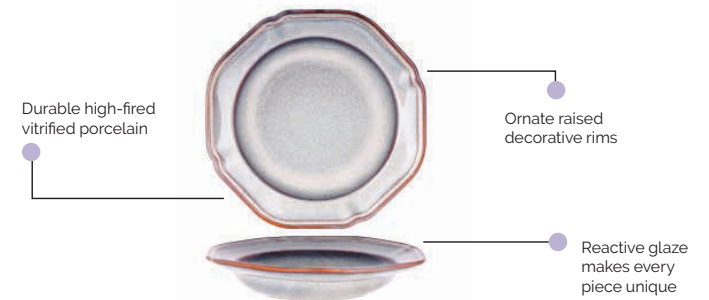

Tablekraft Naturals

Elegant, organic forms hallmark Tablekraft Naturals, a lightweight stoneware collection finishes in neutral hues.

PREMIUM STONEWARE
NON-CIRCULAR RIM DESIGN
DISHWASHER SAFE

Item Code	Product Name	Max Ø	Width	Length	Height
905204	Round Plate	160mm	-	-	25mm
905205	Round Plate	205mm	-	-	21mm
905206	Round Plate	265mm	-	-	28mm
905207	Round Plate	325mm	-	-	28mm
905208	Oval Plate	-	210mm	135mm	20mm
905210	Oval Plate	-	310mm	200mm	30mm

Item Code	Product Name	Max Ø	Height	Capacity
905213	Organic Bowl	185mm	55mm	820ml
905214	Organic Bowl	240mm	73mm	1.7L
905201	Deep Bowl	127mm	53mm	350ml
905200	Deep Bowl	167mm	85mm	1.0L

Item Code	Product Name	Max Ø	Width	Length	Height
905254	Round Plate	160mm	-	-	25mm
905255	Round Plate	205mm	-	-	21mm
905256	Round Plate	265mm	-	-	28mm
905257	Round Plate	325mm	-	-	28mm
905258	Oval Plate	-	210mm	135mm	20mm
905260	Oval Plate	-	310mm	200mm	30mm

Item Code	Product Name	Max Ø	Height	Capacity
905263	Organic Bowl	185mm	55mm	820ml
905264	Organic Bowl	240mm	73mm	1.7L
905250	Deep Bowl	127mm	53mm	350ml
905251	Deep Bowl	167mm	85mm	1.0L

Tablekraft Provincial

The Provincial collection, featuring decorative, vintage-inspired rims, is full of old-world charm and made of vitrified porcelain.

PREMIUM PORCELAIN
NON-CIRCULAR RIM DESIGN
DISHWASHER SAFE

Item Code	Product Name	Max Ø	Height	Capacity
907360	Vintage Plate with Rim	190mm	25mm	-
907361	Vintage Plate with Rim	210mm	28mm	-
907362	Vintage Plate with Rim	274mm	43mm	-
907363	Vintage Bowl with Rim	231mm	49mm	300ml
907364	Vintage Flared Bowl	115mm	50mm	225ml
907365	Vintage Flared Bowl	190mm	50mm	620ml