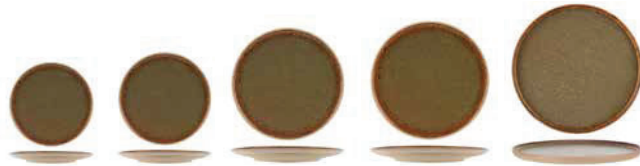

Tablekraft Soho

Tablekraft Soho features modern profiles in a unique granular texture, designed to coordinate with other Soho colourways in providing a modern, minimalist tablescape.

PREMIUM PORCELAIN
ORGANIC GLAZE
DISHWASHER SAFE

Burnt Sienna

Item Code	Product Name	Max Ø	Height
908936	Round Coupe Plate	160mm	20mm
908908	Round Coupe Plate	210mm	23mm
908910	Round Coupe Plate	257mm	24mm
908911	Round Coupe Plate	290mm	27mm
908913	Round Platter	330mm	19mm