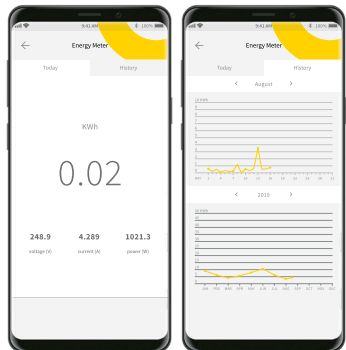

WIFI SINGLE ADAPTOR

SPUG02

Use the Mercator Ikuü app to turn a connected appliance, like a pedestal fan, on or off.

With an in-built power meter you can see the current and historical power usage.