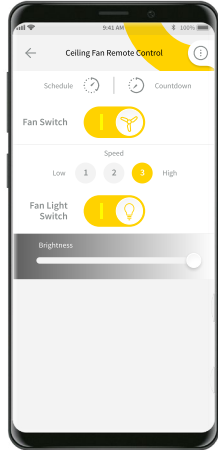

SMART UNIVERSAL CEILING FAN REMOTE KIT

FRM86G

1. Compatible with AC ceiling fans
   - Adjust fan speed
   - Turn fan light on or off
   - Timers
   - Includes receiver
2. See page 42 for details

• White