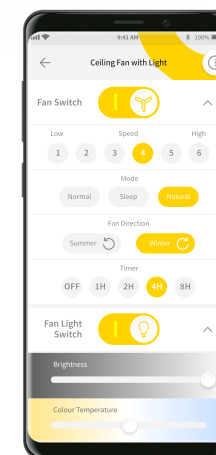

↖ Mona white
without light

DC Ceiling Fans

DC Ceiling Fans

Evolving energy saving fan technology that doesn't cost the earth

REASONS FOR CHOOSING A DC CEILING FAN:

- More energy efficient than comparable AC fans
- Can be much quieter than comparable AC fans
- More speeds and fan/light control via remote handset
- Typically weigh less than an AC fan (easier to handle and install)
- Smart fan option available

See pages 8-9, 24-25, and 58-59

ANOVA 52" SMART DC CEILING FAN

FC1140WHWIFI/BKWIFI FC1148WHWIFI/BKWIFI

- Black
- White

- App control with scheduling and timers, scenes and automation, speed control, lighting brightness and colour control
- App works on devices running iOS or Android, see ikuu.com.au for minimum requirements
- Fan uses your 2.4GHz WiFi network
See page 58 for more