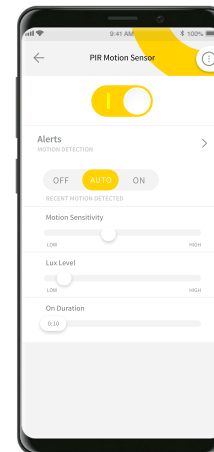

● White

LEDs indicate when the fan is switched on

Smart Wall Controller for AC fans

MOTION SENSOR Battery

SMA02P

- Detects and tracks motion
- Battery based for versatile installation locations
- Offers historical tracking
- Zigbee product; requires Mercator Ikuü hub

● White

MOTION SENSOR Hardwired IP65

SXSEN003PIR

- Detects and tracks motion
- 12m detection range
- 180° detection angle.
- IP65

● White

SMART UNIVERSAL CEILING FAN REMOTE KIT

FRM86G

- Compatible with AC ceiling fans
 - Adjust fan speed
 - Turn fan light on or off
 - Timers
 - Includes receiver
- See page 42 for details

• White

ANOVA 52" SMART DC CEILING FAN

FC1148WHWIFI/BKWIFI

See page 8-9 for details

MINOTA 52" SMART DC CEILING FAN

FC620133G / FC628133G

See page 25 for details

CASA 52" SMART DC CEILING FAN