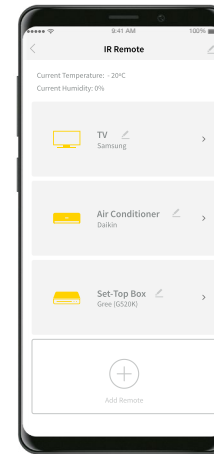

UNIVERSAL IR REMOTE

SBIR01

- Can be used to control any IR device such as an air-con or TV
- Comes pre-programmed with a range of popular split system remotes
- Use your existing remote to 'learn' any IR split system remote control – regardless of make or model
- In-built temperature and humidity sensor

SMART AC FAN CONTROLLER

SSWF01G / SSWF01G-WIFI

- Use to convert most AC ceiling fans for smart control
- Zigbee and WiFi versions available; Zigbee requires Mercator Ikuü hub
- 150W max.
- Neutral wire required

● White