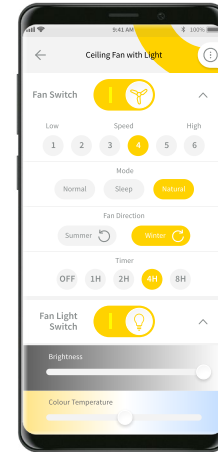

• White

ANOVA 52" SMART DC CEILING FAN

FC1148WHWIFI/BKWIFI

See page 8-9 for details

MINOTA 52" SMART DC CEILING FAN

FC620133G / FC628133G

See page 25 for details

CASA 52" SMART DC CEILING FAN