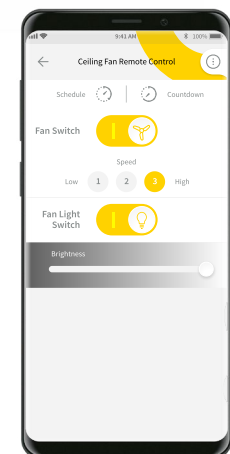

REASONS FOR CHOOSING AN AC CEILING FAN:

- Can be controlled by a hardwired wall controller or a remote control.
- Wider designs and styles available
- More affordable than comparable DC fan
- Extendable features with advanced smart remote controllers

Use a Mercator Ikuü add-on to turn most AC fans smart!

See pages 42 & 55