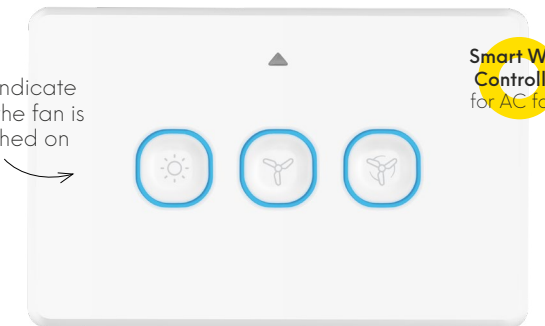

LEDs indicate when the fan is switched on