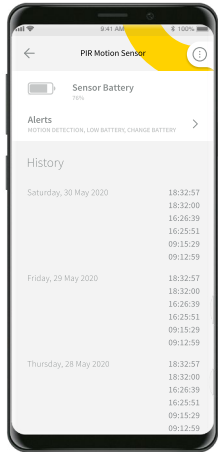

MOTION SENSOR Battery

SMA02P

- Detects and tracks motion
- Battery based for versatile installation locations
- Offers historical tracking
- Zigbee product; requires Mercator Ikuü hub

● White