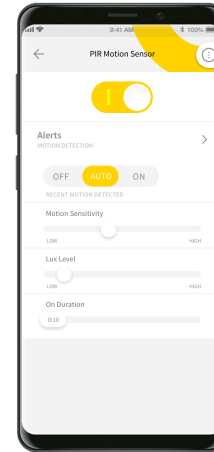

● White

LEDs indicate when the fan is switched on

Smart Wall Controller for AC fans

MOTION SENSOR Battery

SMA02P

- Detects and tracks motion
- Battery based for versatile installation locations
- Offers historical tracking
- Zigbee product; requires Mercator Ikuü hub

● White

MOTION SENSOR Hardwired

SXSEN002PIR

- Detects and tracks motion
- 12m detection range
- 360° detection angle.
- IP20

● White

ENVIRONMENTAL SENSOR Battery

SMA03P

- Detects and tracks temperature and humidity
- Battery based for versatile installation locations
- Offers historical tracking
- Zigbee product; requires Mercator Ikuü hub