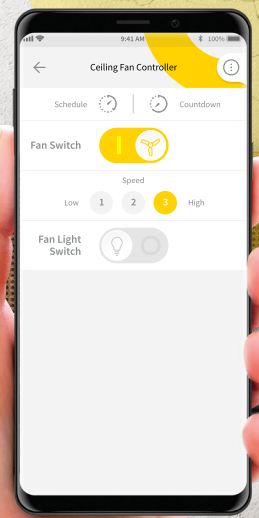

MERCATOR ikuü

There has never been a better time to automate your home.

Visit www.ikuu.com.au to see exactly why Mercator Ikuü is the affordable, luxurious and convenient way to control your home.