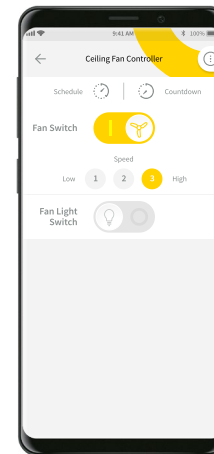

MERCATOR ikuü

Every device you need,
all in one place.

Individual and scene control.

Voice control with Amazon
Alexa and Google Assistant.

Easy. Seamless. Integrated.

one clever app

Free download now
No annoying ads – we promise ü

Control your climate throughout a hot summer or cold winter

Reduce Energy Costs & Increase Comfort

Reduce energy costs and increase comfort in your home with the ability to automate, set schedules and control your home wherever you may be!

Mercator Ikuü can be used to make your home smarter, or as a whole of home solution. There is something for everyone.

“fan on!”

WIFI SINGLE ADAPTOR

SPUG02

Use the Mercator Ikuü app to turn a connected appliance, like a pedestal fan, on or off.

With an in-built power meter you can see the current and historical power usage.

UNIVERSAL IR REMOTE

SBIR01

- Can be used to control any IR device such as an air-con or TV
- Comes pre-programmed with a range of popular split system remotes
- Use your existing remote to 'learn' any IR split system remote control – regardless of make or model
- In-built temperature and humidity sensor

SMART AC FAN CONTROLLER

SSWF01G / SSWF01G-WIFI

- Use to convert most AC ceiling fans for smart control
- Zigbee and WiFi versions available; Zigbee requires Mercator Ikuü hub
- 150W max.
- Neutral wire required

● White

LEDs indicate when the fan is switched on

Smart Wall Controller for AC fans