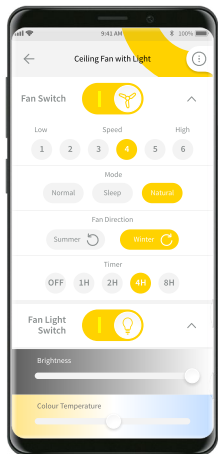

• White

ANOVA 52" SMART DC CEILING FAN

FC1148WHWIFI/BKWIFI

See page 8-9 for details

MINOTA 52" SMART DC CEILING FAN

FC620133G / FC628133G

See page 25 for details

CASA 52" SMART DC CEILING FAN