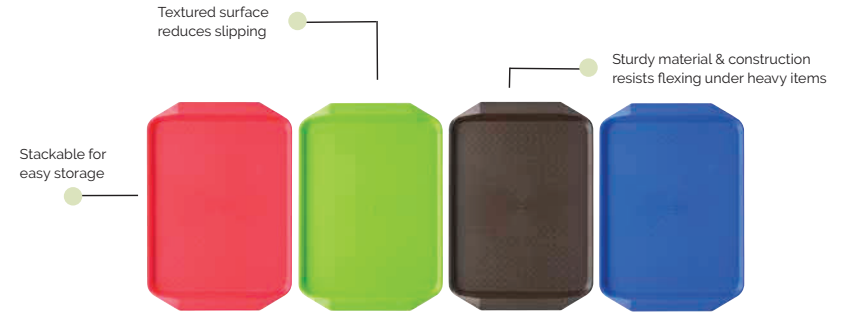

Chef Inox Service Trays

Rectangular Fast Food Tray Polypropylene

Item Code	Colour	Width	Length	Height
06987-R	Red	425mm	300mm	35mm
06987-GN	Green	425mm	300mm	35mm
06987-BN	Brown	425mm	300mm	35mm
06987-BL	Blue	425mm	300mm	35mm