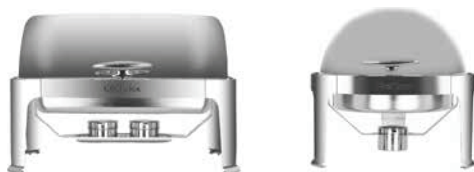

Item Code	Product	Width	Length	Height
54961	Chafer Roll Top Stackable GN 1/1	645mm	495mm	450mm
54962	Round Chafer Roll Top Stackable	480mm	-	465mm